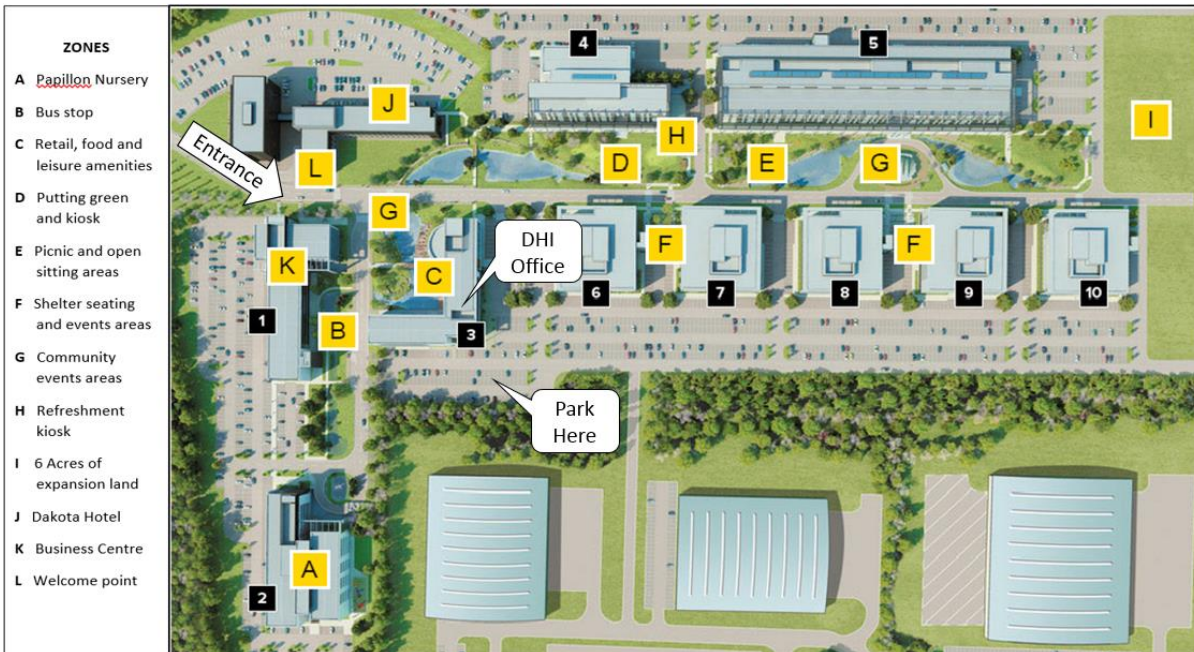

**Digital Health & Care Institute**  
How to Get Here

**Where are we located?**

Digital Health & Care Institute, Maxim 3, Parklands Avenue, Eurocentral, MLI 4WQ

Maxim is easily accessible from the M8, M73 and M74 Motorways by taking the 'Eurocentral' cut off and following the signs to Maxim Business Park.

We are located within the Maxim 3 – this is located nearer the front of the park. Please park in the visitor parking area.

Our offices are located within the Maxim 3 building. This can be entered by automatic doors adjacent the car park or by going to the front entrance of the building –adjcent to the bus stop– and through the automatic doors to the left of the ATM.

## Travelling by Train

Maxim benefits from five railway stations within five miles of the park, including a direct link to London via Motherwell.

a - Service will also pick up at Maybury Junction by the Marriott Hotel, Gogar RBS and Ingliston Filling Station

**Holiday Arrangements 25th December and 1st January - NO SERVICE**