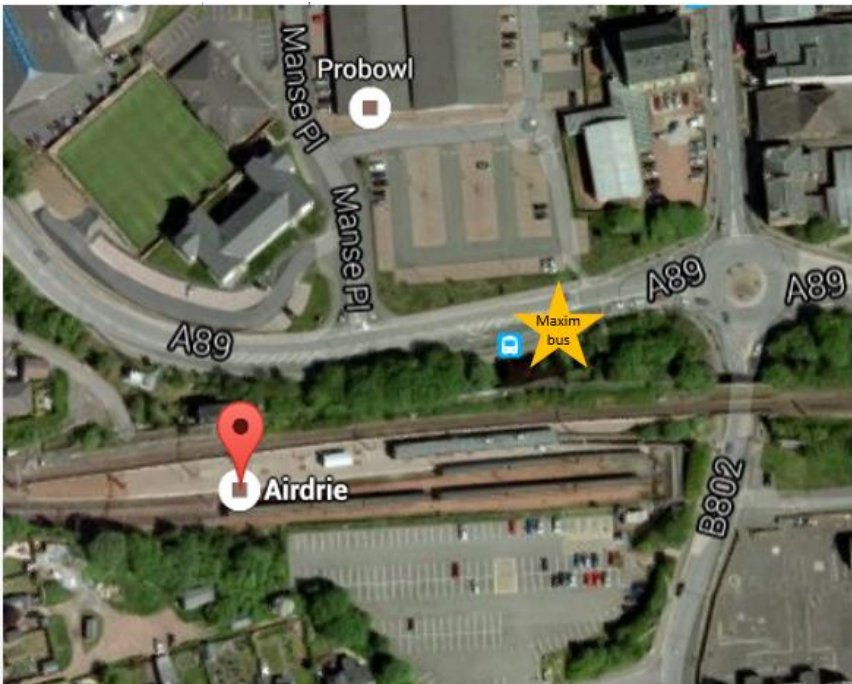

Maxim Shuttle Bus

A Maxim bus service runs from the local rail station hubs of Airdrie and Motherwell every 20 minutes during peak times. The service also links the local community via stops at Bellshill and Holytown.

Pick-Up Point at Airdrie Train Station

Taxi

Alternatively, you can hire a cab from the train station to Maxim.

Redline Cabs – 01698 261330

Penny Cars - 01236 752752